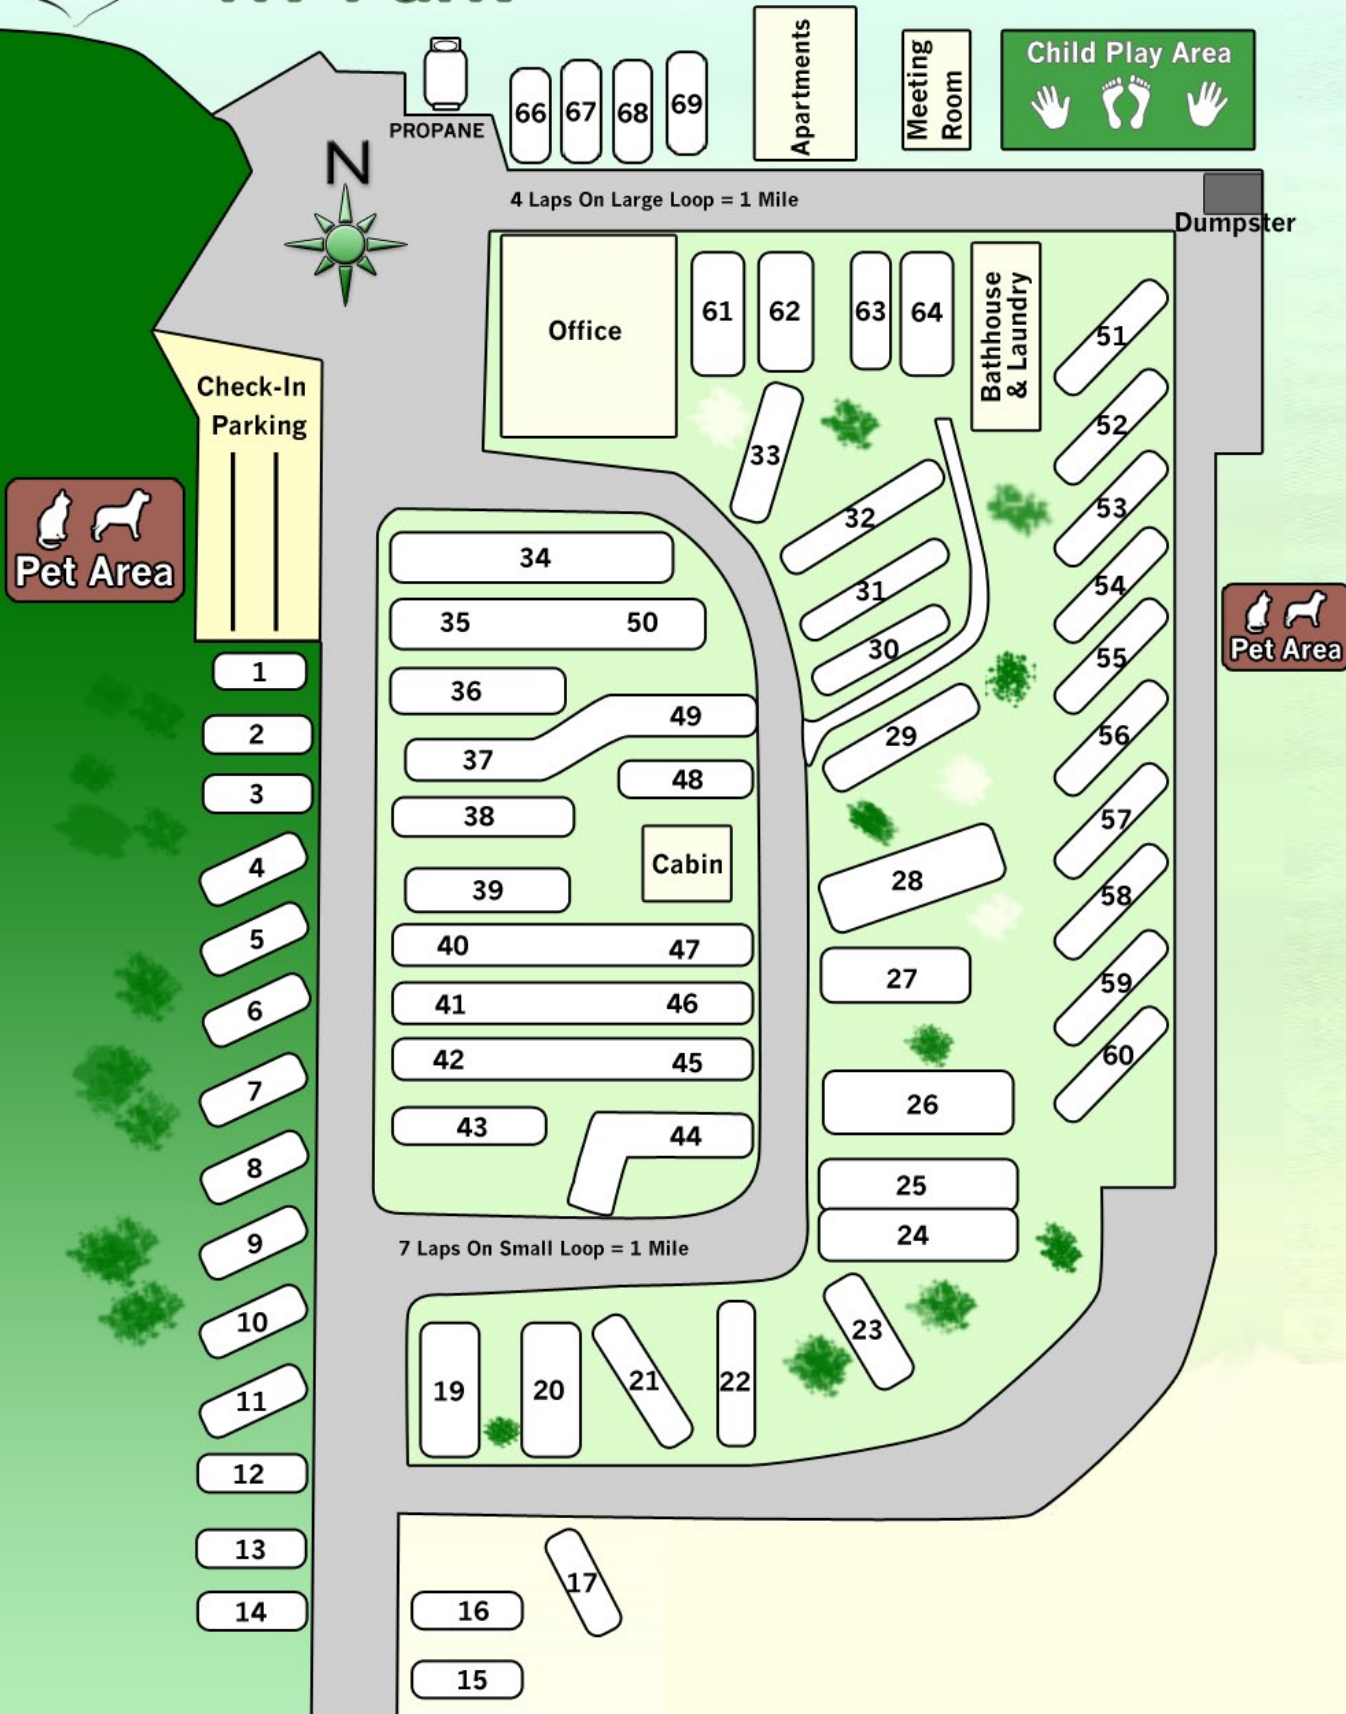

Oak Grove RV Park

780 State Highway 165
Branson, MO 65616
Taney County
(417) 334-4781
(888) 334-4781

66 67 68 69

Apartments

Meeting Room

Child Play Area

N

4 Laps On Large Loop = 1 Mile

Dumpster

Office

61 62 63 64

Bathhouse & Laundry

Check-In Parking

Pet Area

Pet Area

1
2
3
4
5
6
7
8
9
10
11
12
13
14

34
35 50
36 49
37 48
38
39 Cabin
40 47
41 46
42 45
43 44

28
27
26
25
24

51
52
53
54
55
56
57
58
59
60

7 Laps On Small Loop = 1 Mile

19 20 21 22

17
16
15